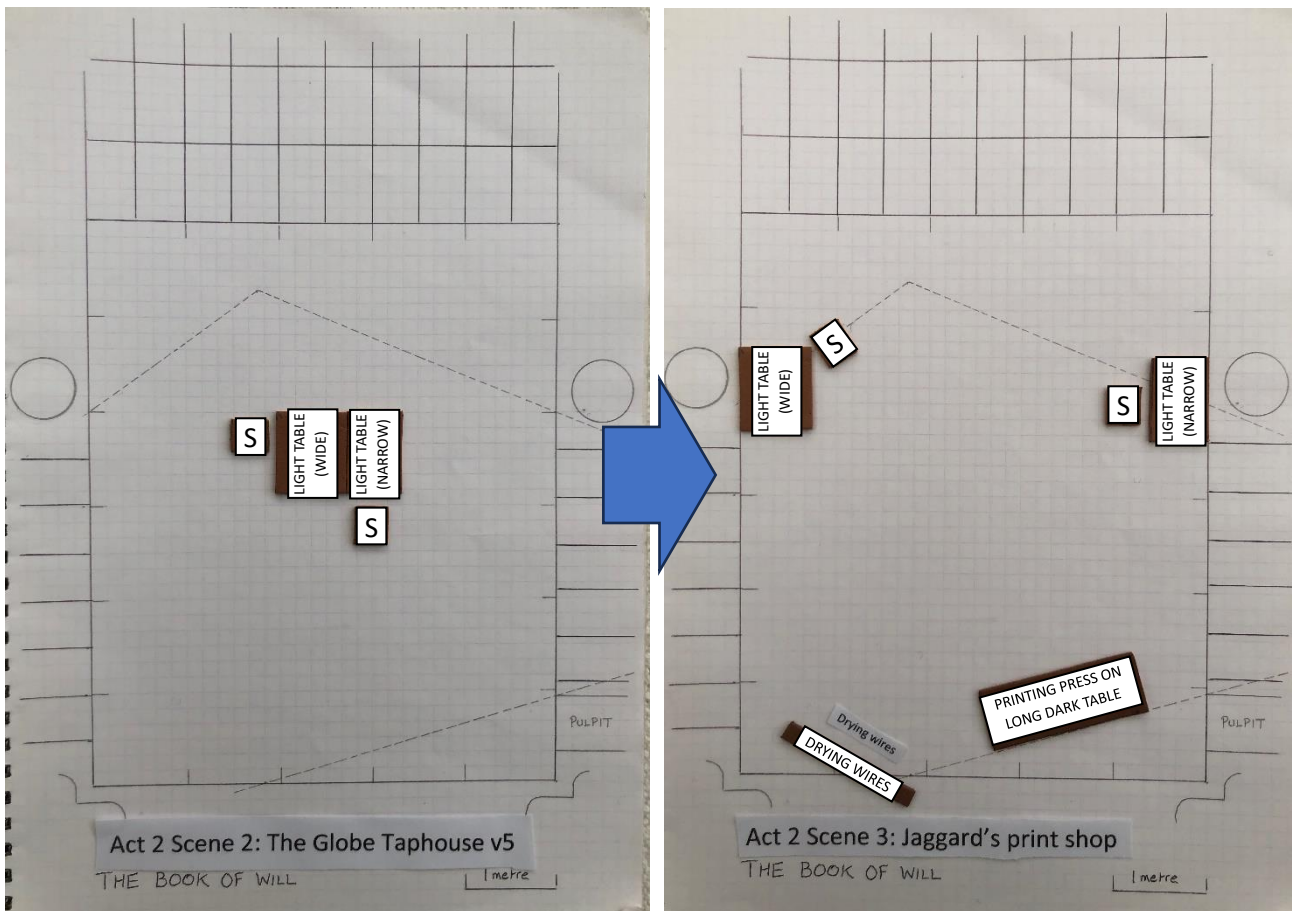

FURNITURE MOVES

ACT 2 SCENE 2 - 3 CHANGE

CAST MEMBER	
BARRY	MOVE LIGHT TABLE (NARROW) MOVE 1 STOOL
DAVID	MOVE LIGHT TABLE (WIDE); MOVE 1 STOOL
JOHN & NEIL	SET PRINTING PRESS
DAN &	SET DRYING WIRES;
ROBIN	STRIKE BOARD WITH PROPS FROM TABLES