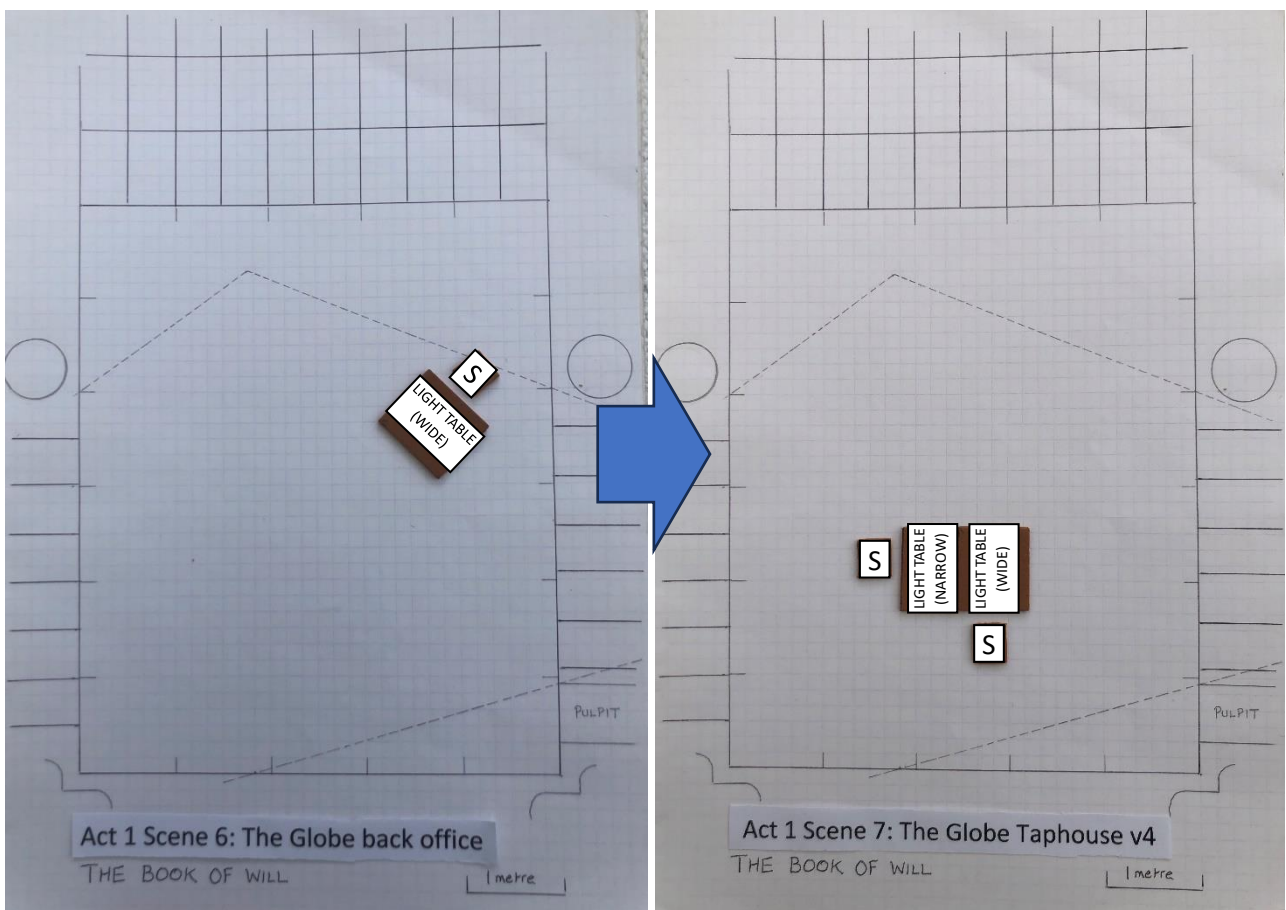

FURNITURE MOVES

ACT 1 SCENE 6 TO 7 CHANGE

CAST MEMBER	
NEIL	MOVE LIGHT TABLE (WIDE)
JASON	SET LIGHT TABLE (NARROW)
TZARA	MOVE STOOL x1
ROBIN	SET STOOL x1