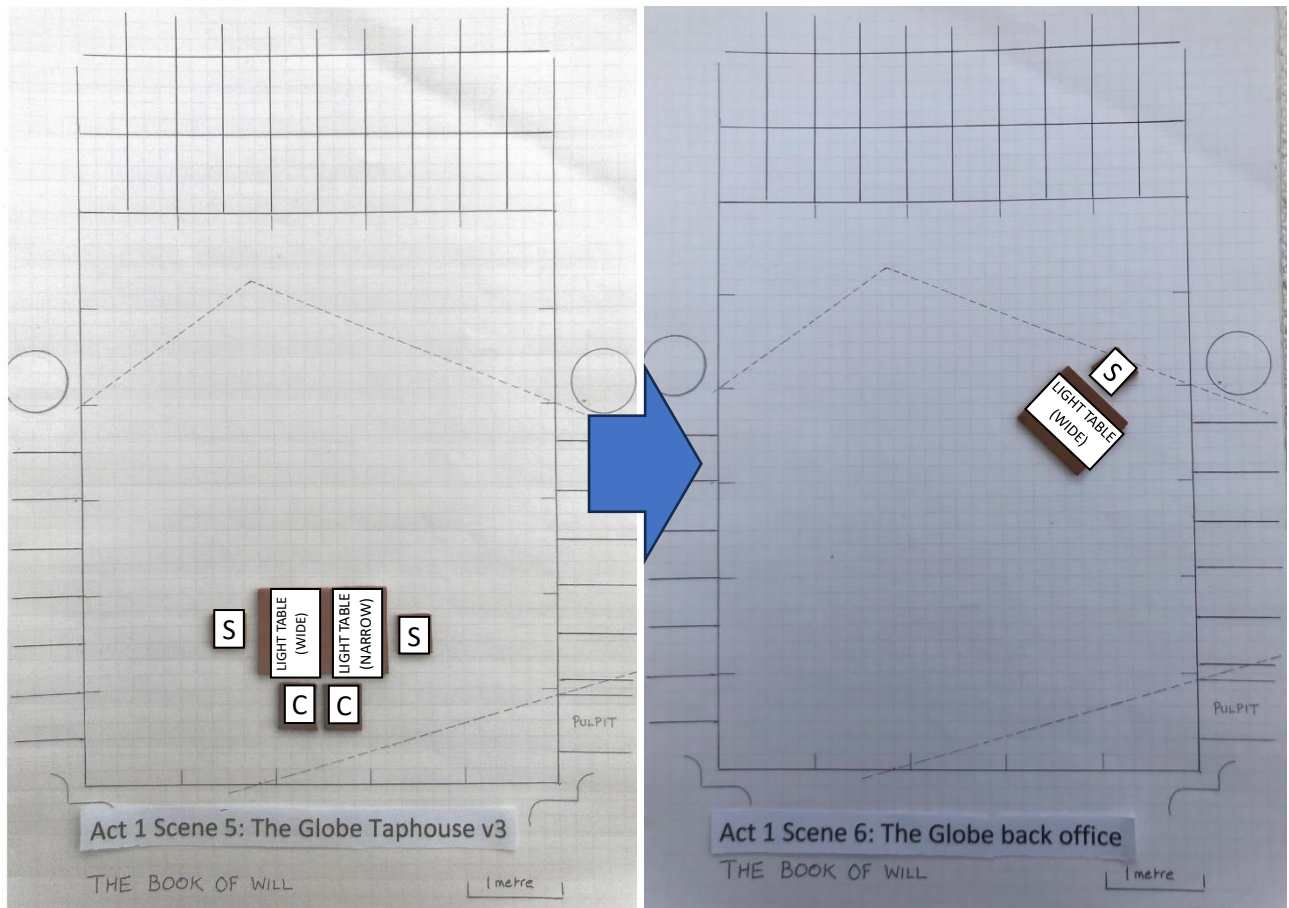

FURNITURE MOVES

ACT 1 SCENE 5 TO 6 CHANGE

CAST MEMBER	
JASON	MOVE LIGHT TABLE (WIDE); STRIKE 1 LOWER-BACK CHAIR
JOHN	STRIKE LIGHT TABLE (NARROW)
NEIL	MOVE STOOL x 1
DAN	STRIKE 1 LOWER-BACK CHAIR
TZARA	STRIKE 1 STOOL