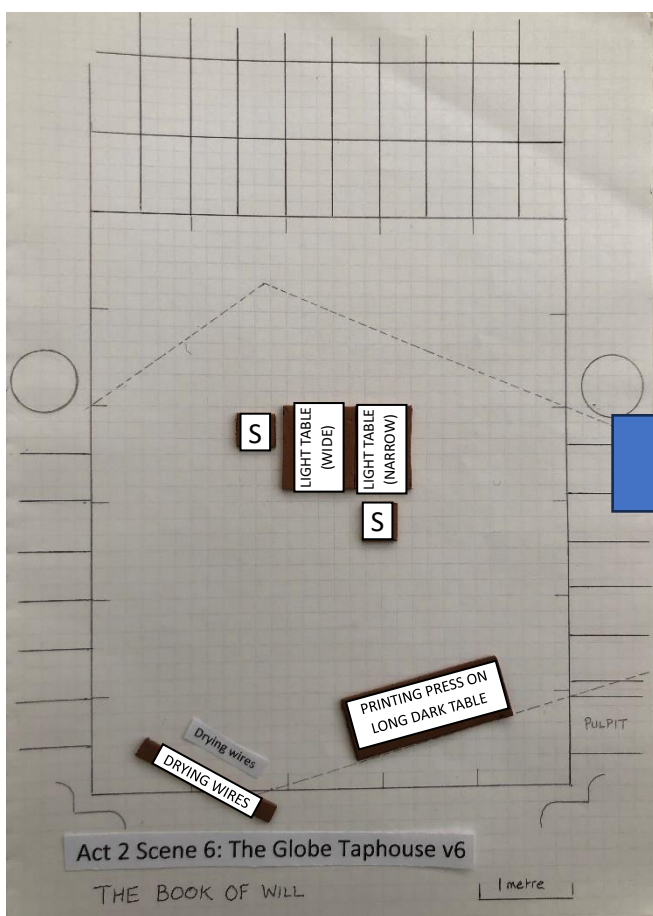

FURNITURE MOVES

ACT 2 SCENE 5 - 6 CHANGE

CAST MEMBER	
BARRY	MOVE LIGHT TABLE (NARROW); MOVE 1 STOOL
DAVID	MOVE LIGHT TABLE (WIDE); MOVE 1 STOOL

FURNITURE MOVES

ACT 2 SCENE 6 - 7 CHANGE

CAST MEMBER	
BARRY	MOVE LIGHT TABLE (NARROW); MOVE 1 STOOL
DAVID	MOVE LIGHT TABLE (WIDE); MOVE 1 STOOL

FURNITURE MOVES

ACT 2 SCENE 7 - 8 CHANGE

CAST MEMBER	
JASON	MOVE LIGHT TABLE (NARROW); STRIKE LIGHT TABLE (WIDE)
JULIE	SET SIDE TABLE; STRIKE 2 STOOLS
NEIL	SET CARVER CHAIR
ROBIN	STRIKE PRINTING PRESS
DAN	STRIKE DRYING WIRES