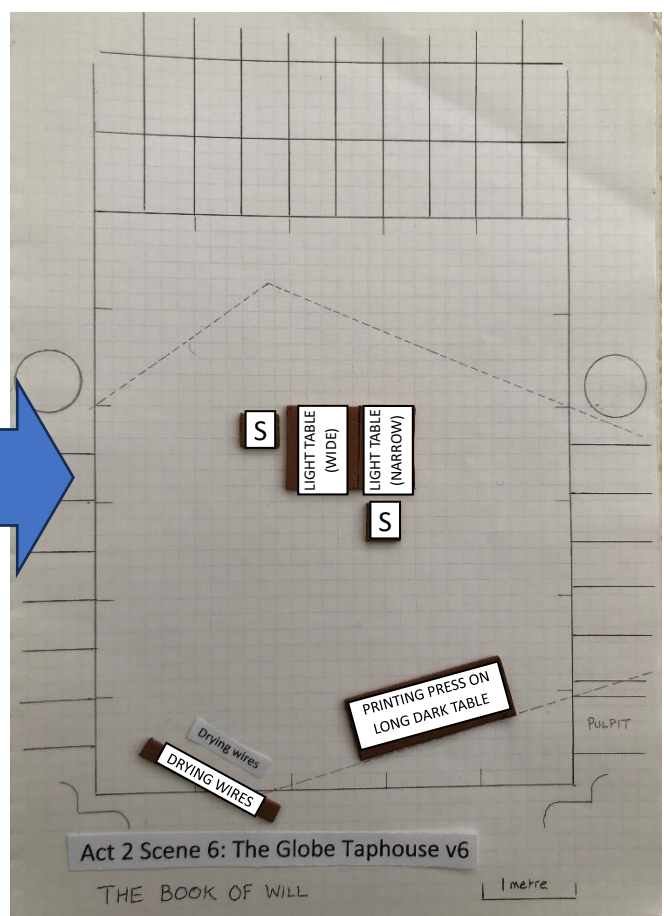

FURNITURE MOVES

ACT 2 SCENE 2 - 3 CHANGE

CAST MEMBER	
BARRY	MOVE LIGHT TABLE (NARROW) MOVE 1 STOOL
DAVID	MOVE LIGHT TABLE (WIDE); MOVE 1 STOOL
JOHN & NEIL	SET PRINTING PRESS
DAN &	SET DRYING WIRES;
ROBIN	STRIKE BOARD WITH PROPS FROM TABLES

FURNITURE MOVES

ACT 2 SCENE 3 - 4 CHANGE

CAST MEMBER	
JOHN	SET CARVER CHAIR
DAVID	MOVE EMILIA'S TABLE AND STOOL OUT A BIT

FURNITURE MOVES

ACT 2 SCENE 4 - 5 CHANGE

CAST MEMBER	
ROBIN	MOVE EMILIA'S TABLE BACK TO EDGE; STRIKE CARVER CHAIR

FURNITURE MOVES

ACT 2 SCENE 5 - 6 CHANGE

CAST MEMBER	
BARRY	MOVE LIGHT TABLE (NARROW); MOVE 1 STOOL
DAVID	MOVE LIGHT TABLE (WIDE); MOVE 1 STOOL

FURNITURE MOVES

ACT 2 SCENE 6 - 7 CHANGE

CAST MEMBER	
BARRY	MOVE LIGHT TABLE (NARROW); MOVE 1 STOOL
DAVID	MOVE LIGHT TABLE (WIDE); MOVE 1 STOOL