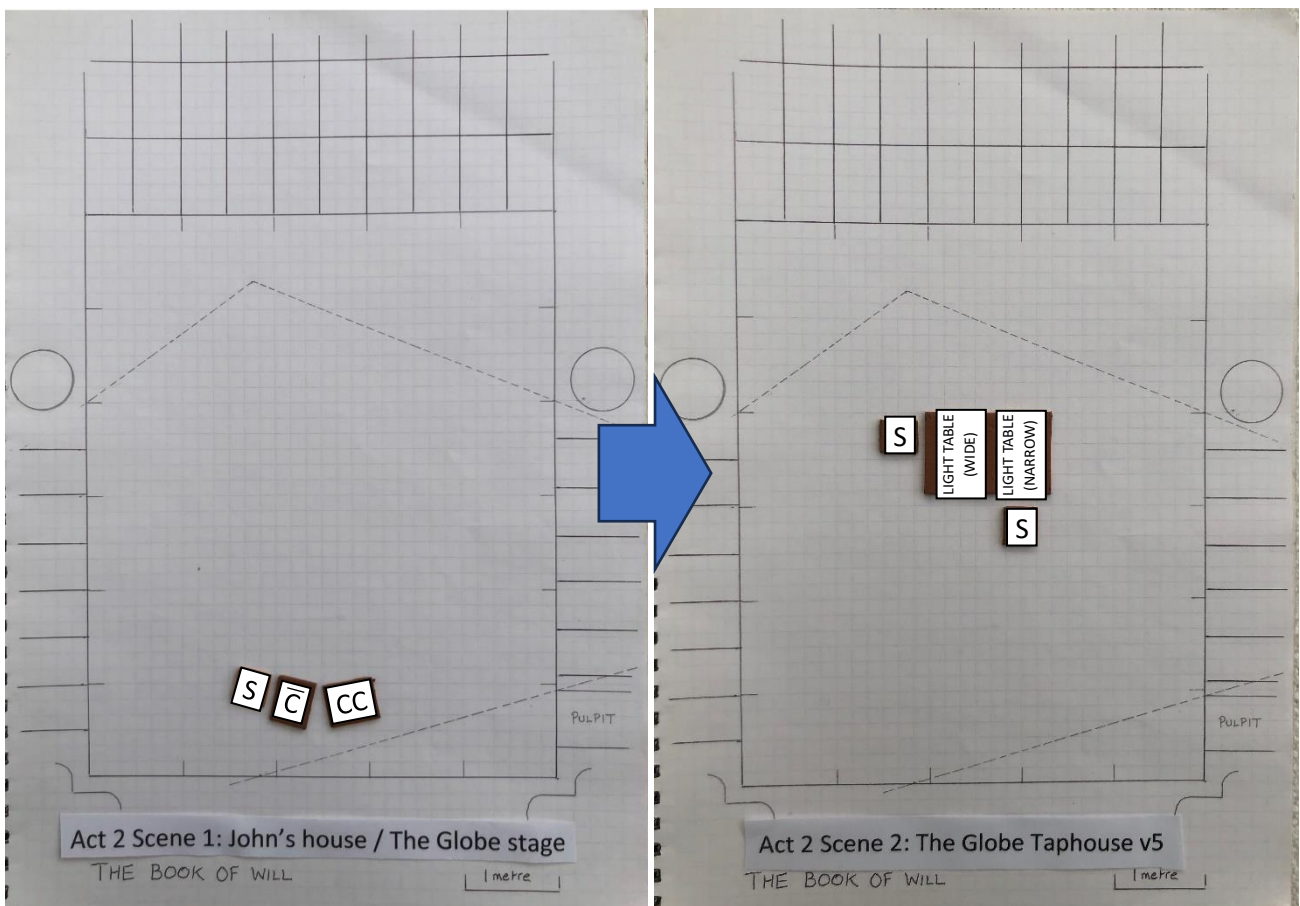

FURNITURE MOVES

ACT 2 SCENE 1 – 2 CHANGE

CAST MEMBER	
JOHN	SET LIGHT TABLE (WIDE); MOVE 1 STOOL; STRIKE CARVER CHAIR
NEIL	SET LIGHT TABLE (NARROW)
BARRY	STRIKE HIGHER-BACKED CHAIR
JASON	SET 1 STOOL
ROBIN & DAN	SET BOARD WITH PROPS ON TABLES