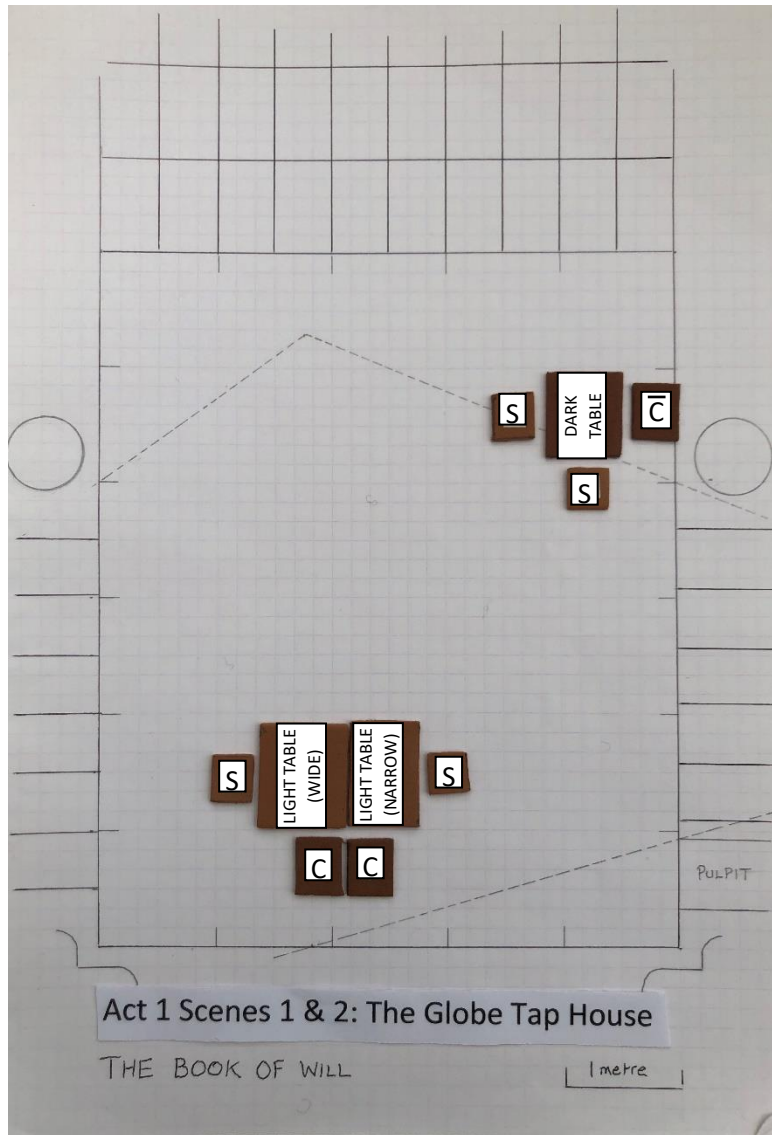

FURNITURE MOVES

ACT 1 SCENE 1&2 - SET

CAST MEMBER	
JOHN	SET LIGHT TABLE (WIDE)
	SET LIGHT TABLE (NARROW)
	SET DARK TABLE
	SET 3 CHAIRS
	SET 4 STOOLS

FURNITURE MOVES

ACT 1 SCENE 2 TO 3 CHANGE

CAST MEMBER	
BARRY	MOVE LIGHT TABLE (WIDE); MOVE 1 LOWER-BACK CHAIR
DAN	STRIKE 2 STOOLS
DAVID	STRIKE LIGHT TABLE (NARROW)
ROBIN	STRIKE DARK TABLE
TZARA	STRIKE 1 LOWER-BACK CHAIR
JULIE	STRIKE 2 STOOLS
NEIL	STRIKE HIGHER-BACK CHAIR

FURNITURE MOVES

ACT 1 SCENE 3 TO 4 CHANGE

CAST MEMBER	
DAVID	STRIKE LIGHT TABLE (WIDE)
BARRY	STRIKE CHAIR
JOHN	SET 1 STOOL WITH COVER

FURNITURE MOVES

ACT 1 SCENE 4 TO 5 CHANGE

CAST MEMBER	
JOHN	SET LIGHT TABLE (WIDE)
NEIL	SET LIGHT TABLE (NARROW)
BARRY	SET LOWER-BACK CHAIR
DAVID	SET LOWER-BACK CHAIR
JULIE	MOVE 1 STOOL
DAN	SET 1 STOOL

FURNITURE MOVES

ACT 1 SCENE 5 TO 6 CHANGE

CAST MEMBER	
JASON	MOVE LIGHT TABLE (WIDE); STRIKE 1 LOWER-BACK CHAIR
JOHN	STRIKE LIGHT TABLE (NARROW)
NEIL	MOVE STOOL x 1
DAN	STRIKE 1 LOWER-BACK CHAIR
TZARA	STRIKE 1 STOOL

FURNITURE MOVES

ACT 2 SCENE 7 - 8 CHANGE

CAST MEMBER	
JASON	MOVE LIGHT TABLE (NARROW); STRIKE LIGHT TABLE (WIDE)
JULIE	SET SIDE TABLE; STRIKE 2 STOOLS
NEIL	SET CARVER CHAIR
ROBIN	STRIKE PRINTING PRESS
DAN	STRIKE DRYING WIRES