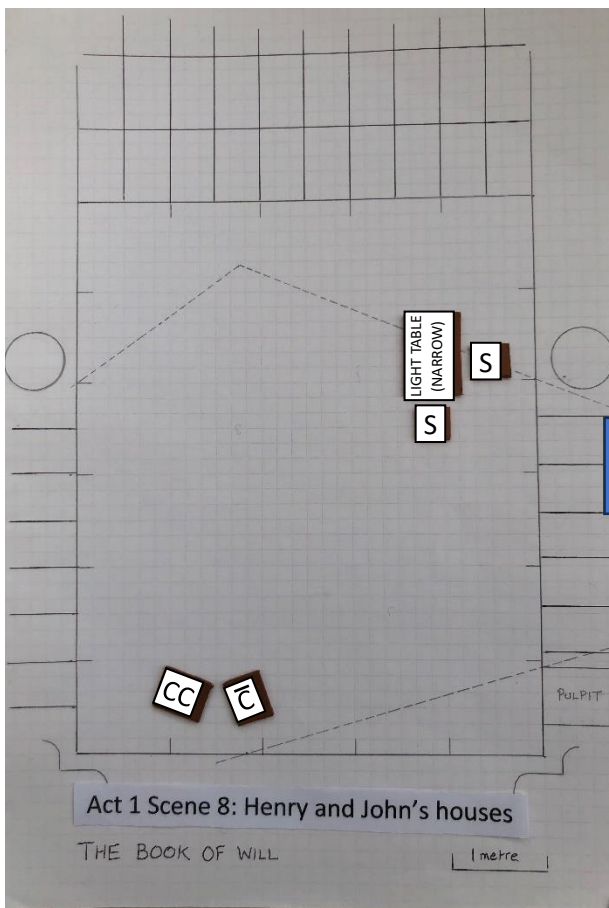

FURNITURE MOVES

ACT 1 SCENE 8 TO 9 CHANGE

CAST MEMBER	
JOHN	SET LIGHT TABLE (WIDE); MOVE LIGHT TABLE (NARROW); STRIKE CARVER CHAIR
NEIL	MOVE 2 STOOLS; STRIKE 1 HIGHER-BACK CHAIR