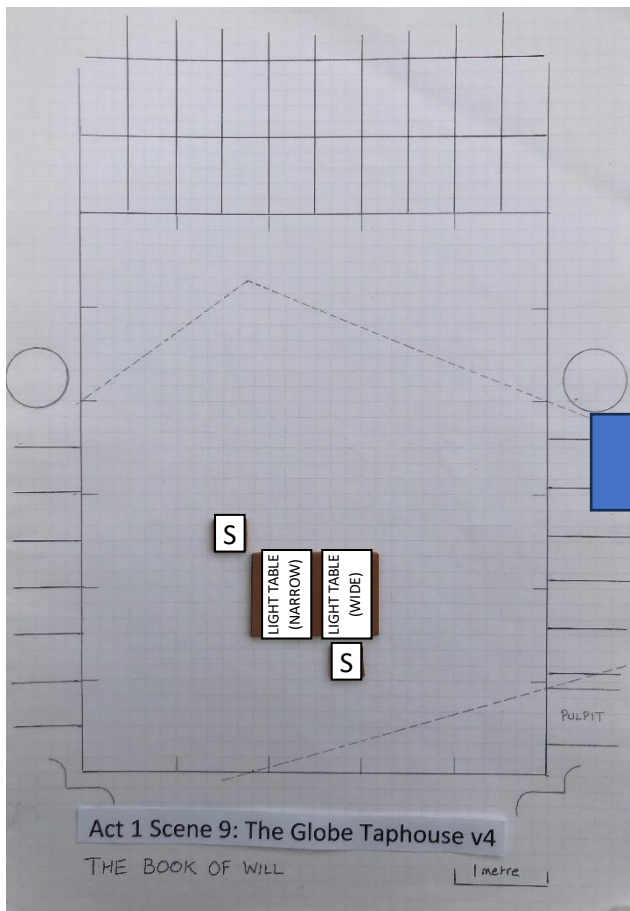

FURNITURE MOVES

ACT 1 SCENE 9 TO 10 CHANGE

CAST MEMBER	
BARRY	STRIKE LIGHT TABLE (NARROW)
DAVID	STRIKE LIGHT TABLE (WIDE)
NEIL	STRIKE 2 STOOLS