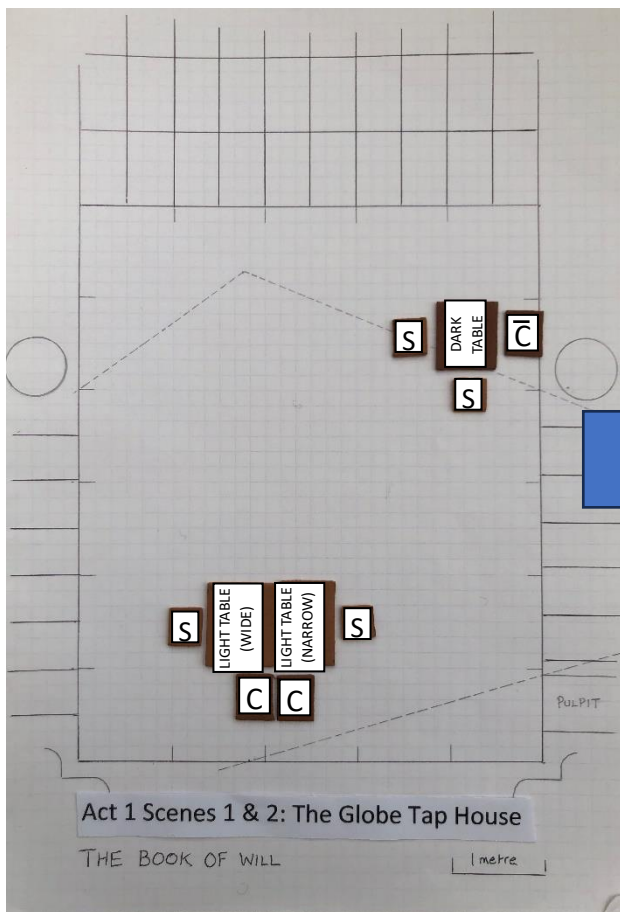

FURNITURE MOVES

ACT 1 SCENE 1&2 - SET

CAST MEMBER	
JOHN	SET LIGHT TABLE (WIDE)
	SET LIGHT TABLE (NARROW)
	SET DARK TABLE
	SET 3 CHAIRS
	SET 4 STOOLS

FURNITURE MOVES

ACT 1 SCENE 2 TO 3 CHANGE

CAST MEMBER	
BARRY	MOVE LIGHT TABLE (WIDE); MOVE 1 LOWER-BACK CHAIR
DAN	STRIKE 2 STOOLS
DAVID	STRIKE LIGHT TABLE (NARROW)
ROBIN	STRIKE DARK TABLE
TZARA	STRIKE 1 LOWER-BACK CHAIR
JULIE	STRIKE 2 STOOLS
NEIL	STRIKE HIGHER-BACK CHAIR

FURNITURE MOVES

ACT 1 SCENE 3 TO 4 CHANGE

CAST MEMBER	
DAVID	STRIKE LIGHT TABLE (WIDE)
BARRY	STRIKE CHAIR
JOHN	SET 1 STOOL WITH COVER

FURNITURE MOVES

ACT 1 SCENE 4 TO 5 CHANGE

CAST MEMBER	
JOHN	SET LIGHT TABLE (WIDE)
NEIL	SET LIGHT TABLE (NARROW)
BARRY	SET LOWER-BACK CHAIR
DAVID	SET LOWER-BACK CHAIR
JULIE	MOVE 1 STOOL
DAN	SET 1 STOOL

FURNITURE MOVES

ACT 1 SCENE 5 TO 6 CHANGE

CAST MEMBER	
JASON	MOVE LIGHT TABLE (WIDE); STRIKE 1 LOWER-BACK CHAIR
JOHN	STRIKE LIGHT TABLE (NARROW)
NEIL	MOVE STOOL x 1
DAN	STRIKE 1 LOWER-BACK CHAIR
TZARA	STRIKE 1 STOOL

FURNITURE MOVES

ACT 2 SCENE 7 - 8 CHANGE

CAST MEMBER	
JASON	MOVE LIGHT TABLE (NARROW); STRIKE LIGHT TABLE (WIDE)
JULIE	SET SIDE TABLE; STRIKE 2 STOOLS
NEIL	SET CARVER CHAIR
ROBIN	STRIKE PRINTING PRESS
DAN	STRIKE DRYING WIRES