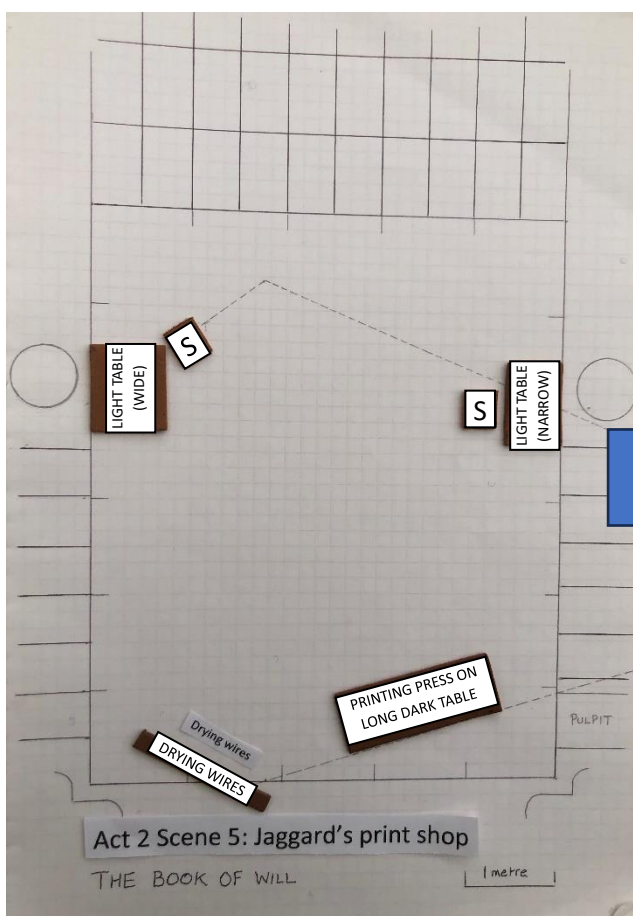

FURNITURE MOVES

ACT 2 SCENE 2 - 3 CHANGE

CAST MEMBER	
BARRY	MOVE LIGHT TABLE (NARROW) MOVE 1 STOOL
DAVID	MOVE LIGHT TABLE (WIDE); MOVE 1 STOOL
JOHN & NEIL	SET PRINTING PRESS
DAN &	SET DRYING WIRES;
ROBIN	STRIKE BOARD WITH PROPS FROM TABLES

FURNITURE MOVES

ACT 2 SCENE 3 - 4 CHANGE

CAST MEMBER	
JOHN	SET CARVER CHAIR
DAVID	MOVE EMILIA'S TABLE AND STOOL OUT A BIT

FURNITURE MOVES

ACT 2 SCENE 4 - 5 CHANGE

CAST MEMBER	
ROBIN	MOVE EMILIA'S TABLE BACK TO EDGE; STRIKE CARVER CHAIR

FURNITURE MOVES

ACT 2 SCENE 5 - 6 CHANGE

CAST MEMBER	
BARRY	MOVE LIGHT TABLE (NARROW); MOVE 1 STOOL
DAVID	MOVE LIGHT TABLE (WIDE); MOVE 1 STOOL

FURNITURE MOVES

ACT 2 SCENE 6 - 7 CHANGE

CAST MEMBER	
BARRY	MOVE LIGHT TABLE (NARROW); MOVE 1 STOOL
DAVID	MOVE LIGHT TABLE (WIDE); MOVE 1 STOOL