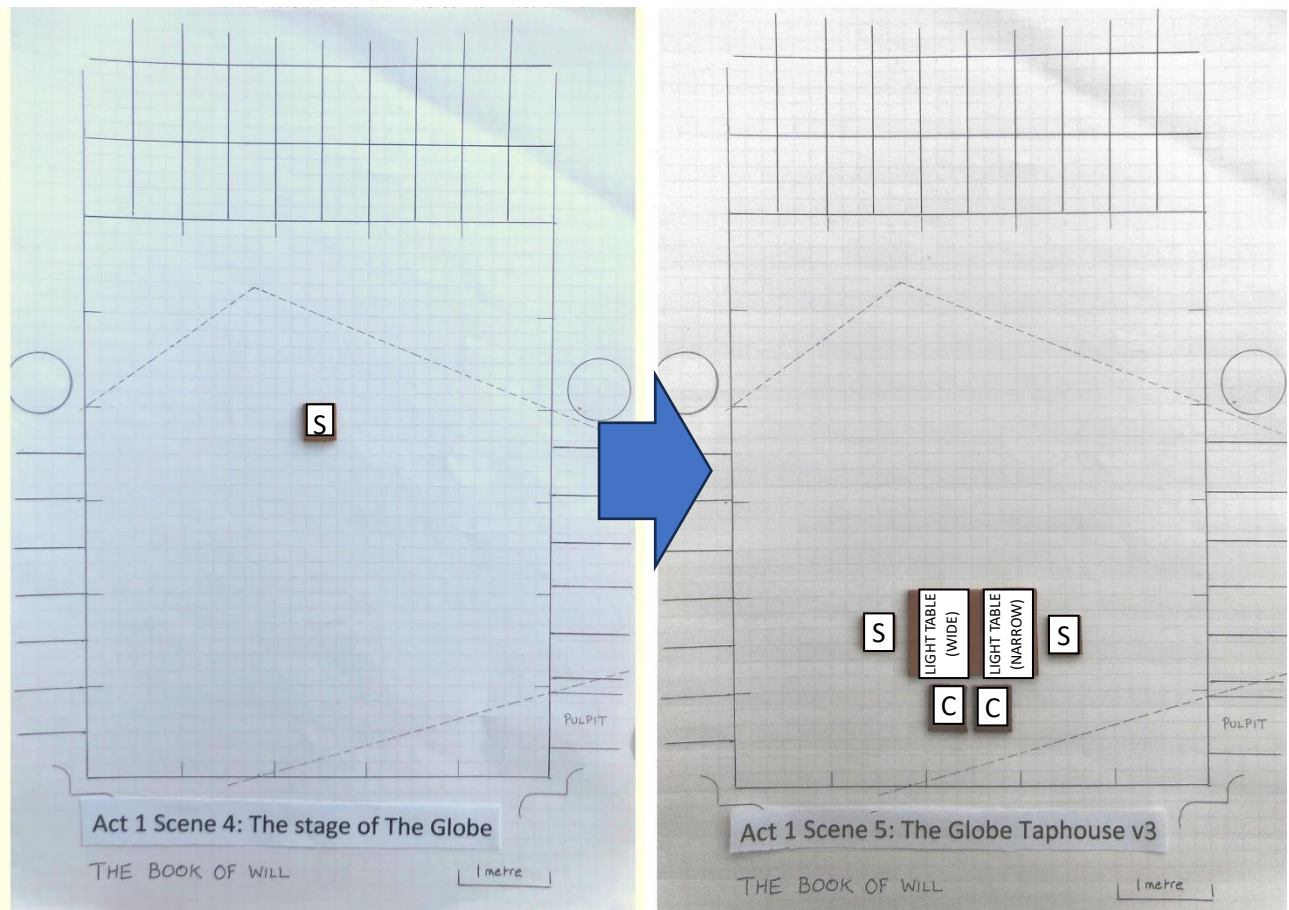

FURNITURE MOVES

ACT 1 SCENE 3 TO 4 CHANGE

CAST MEMBER	
DAVID	STRIKE LIGHT TABLE (WIDE)
BARRY	STRIKE CHAIR
JOHN	SET 1 STOOL WITH COVER

FURNITURE MOVES

ACT 1 SCENE 4 TO 5 CHANGE

CAST MEMBER	
JOHN	SET LIGHT TABLE (WIDE)
NEIL	SET LIGHT TABLE (NARROW)
BARRY	SET LOWER-BACK CHAIR
DAVID	SET LOWER-BACK CHAIR
JULIE	MOVE 1 STOOL
DAN	SET 1 STOOL