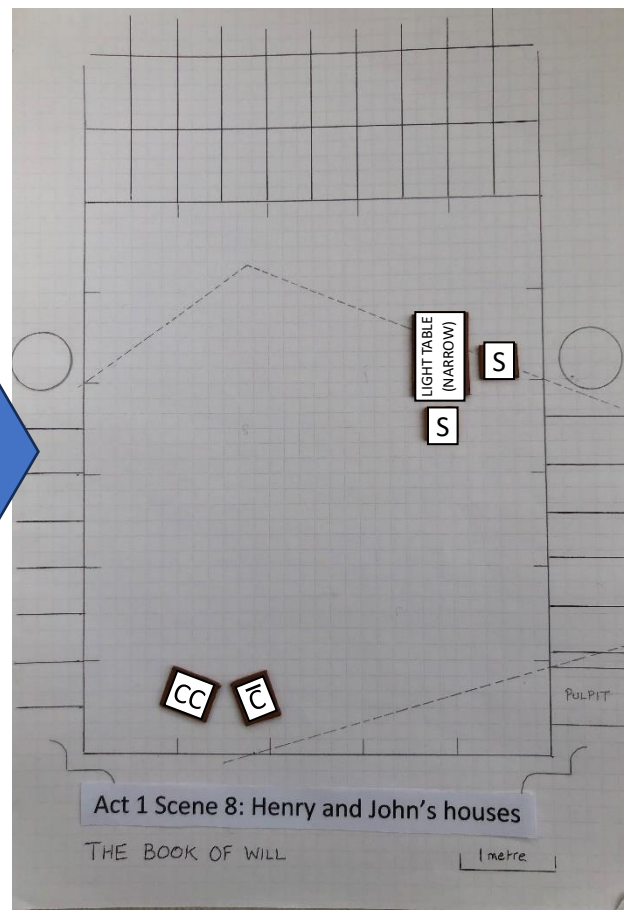

FURNITURE MOVES

ACT 1 SCENE 6 TO 7 CHANGE

CAST MEMBER	
NEIL	MOVE LIGHT TABLE (WIDE)
JASON	SET LIGHT TABLE (NARROW)
TZARA	MOVE STOOL x1
ROBIN	SET STOOL x1

FURNITURE MOVES

ACT 1 SCENE 7 TO 8 CHANGE

CAST MEMBER	
JOHN	SET CARVER CHAIR; MOVE LIGHT TABLE (NARROW); STRIKE LIGHT TABLE (WIDE)
NEIL	SET 1 HIGHER-BACK CHAIR MOVE 2 STOOLS