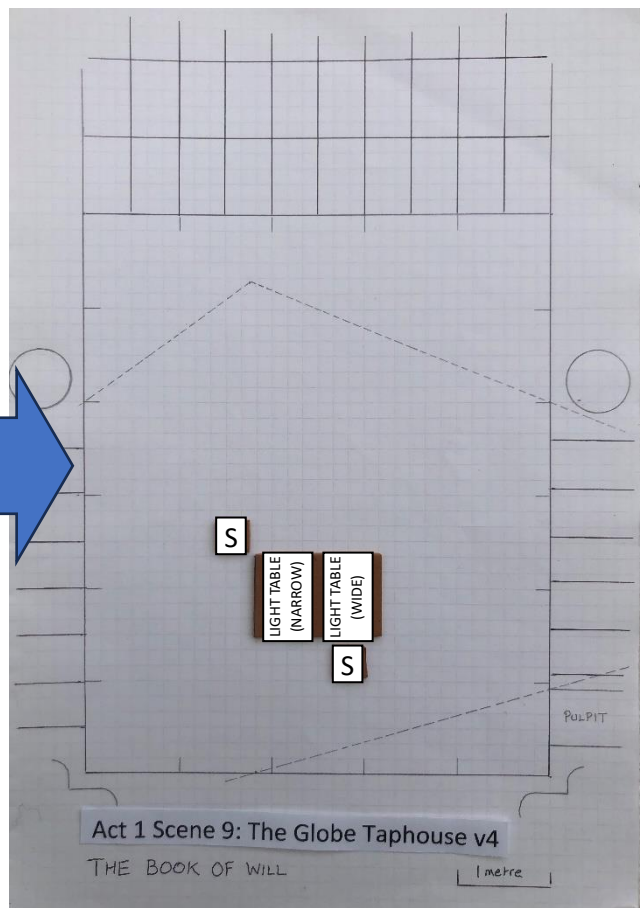

FURNITURE MOVES

ACT 1 SCENE 8 TO 9 CHANGE

CAST MEMBER	
JOHN	SET LIGHT TABLE (WIDE); MOVE LIGHT TABLE (NARROW); STRIKE CARVER CHAIR
NEIL	MOVE 2 STOOLS; STRIKE 1 HIGHER-BACK CHAIR