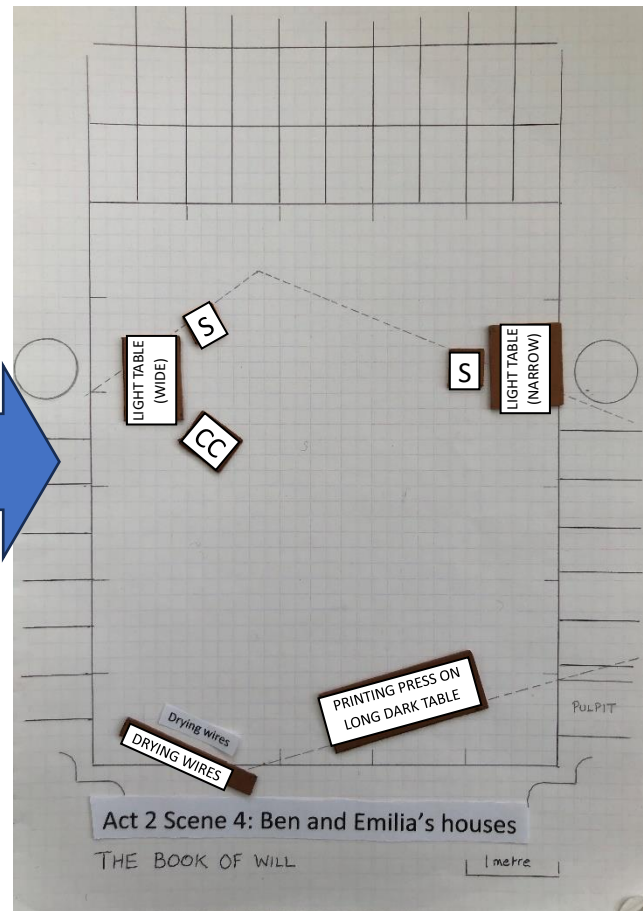

FURNITURE MOVES

ACT 2 SCENE 3 - 4 CHANGE

CAST MEMBER	
JOHN	SET CARVER CHAIR
DAVID	MOVE EMILIA'S TABLE AND STOOL OUT A BIT