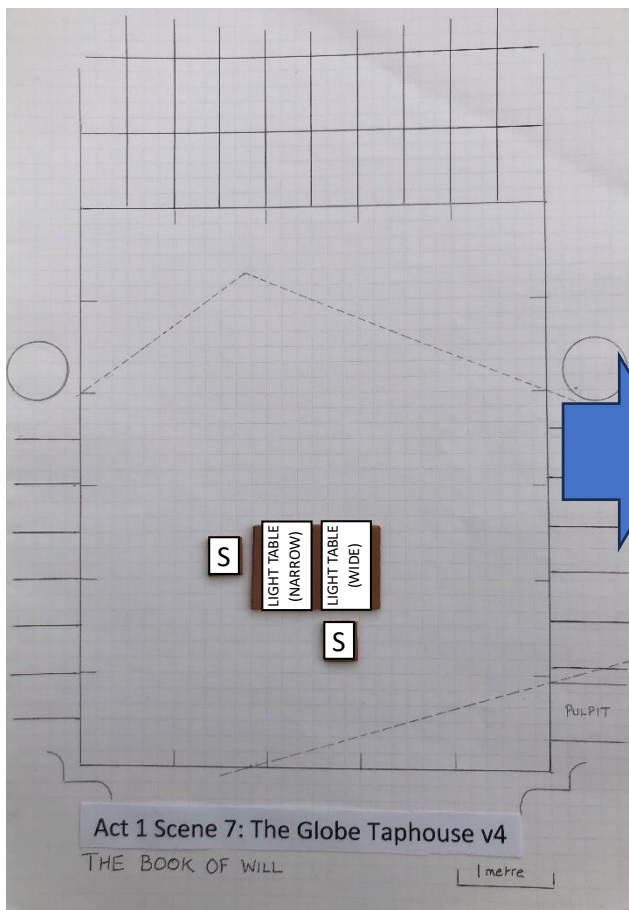

FURNITURE MOVES

ACT 1 SCENE 6 TO 7 CHANGE

CAST MEMBER	
NEIL	MOVE LIGHT TABLE (WIDE)
JASON	SET LIGHT TABLE (NARROW)
TZARA	MOVE STOOL x1
ROBIN	SET STOOL x1

FURNITURE MOVES

ACT 1 SCENE 7 TO 8 CHANGE

CAST MEMBER	
JOHN	SET CARVER CHAIR; MOVE LIGHT TABLE (NARROW); STRIKE LIGHT TABLE (WIDE)
NEIL	SET 1 HIGHER-BACK CHAIR MOVE 2 STOOLS