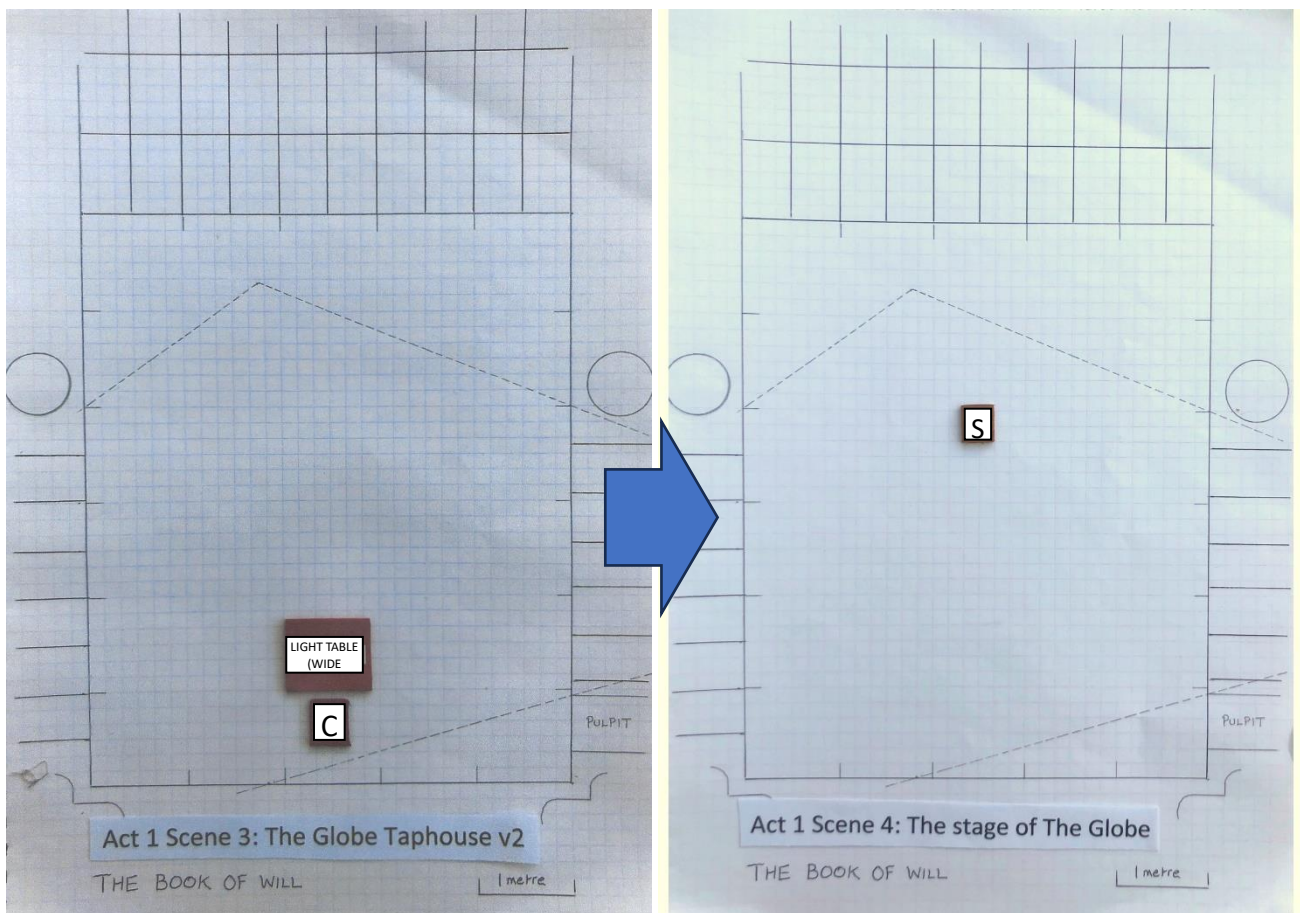

FURNITURE MOVES

ACT 1 SCENE 3 TO 4 CHANGE

CAST MEMBER	
DAVID	STRIKE LIGHT TABLE (WIDE)
BARRY	STRIKE CHAIR
JOHN	SET 1 STOOL WITH COVER