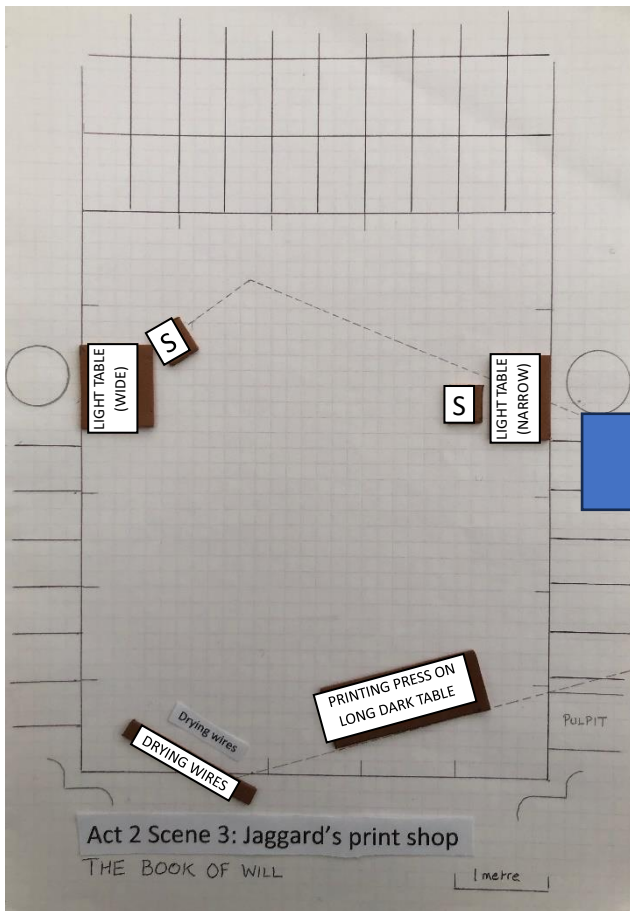

FURNITURE MOVES

ACT 2 SCENE 3 - 4 CHANGE

CAST MEMBER	
JOHN	SET CARVER CHAIR
DAVID	MOVE EMILIA'S TABLE AND STOOL OUT A BIT