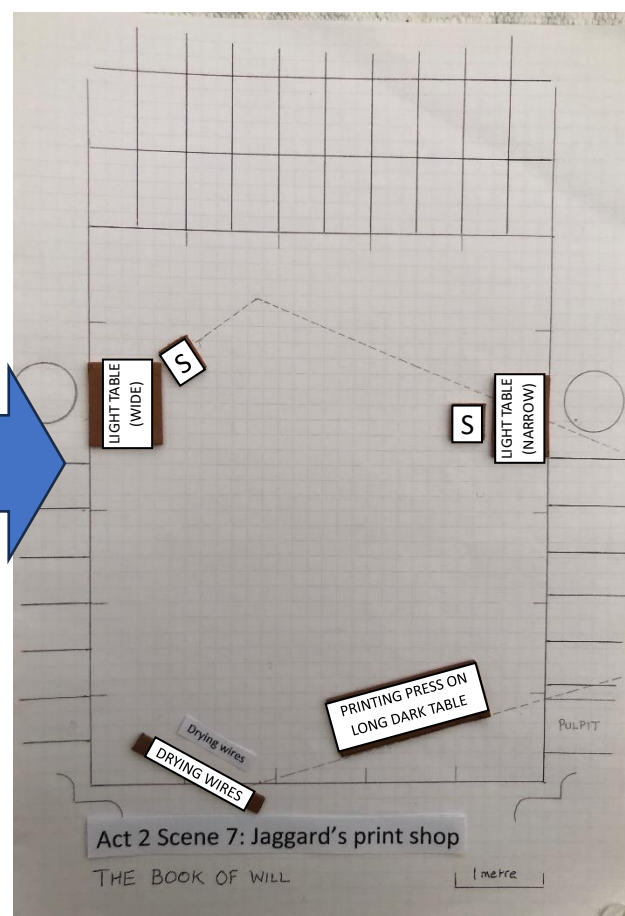

FURNITURE MOVES

ACT 2 SCENE 5 - 6 CHANGE

CAST MEMBER	
BARRY	MOVE LIGHT TABLE (NARROW); MOVE 1 STOOL
DAVID	MOVE LIGHT TABLE (WIDE); MOVE 1 STOOL

FURNITURE MOVES

ACT 2 SCENE 6 - 7 CHANGE

CAST MEMBER	
BARRY	MOVE LIGHT TABLE (NARROW); MOVE 1 STOOL
DAVID	MOVE LIGHT TABLE (WIDE); MOVE 1 STOOL

FURNITURE MOVES

ACT 2 SCENE 7 - 8 CHANGE

CAST MEMBER	
JASON	MOVE LIGHT TABLE (NARROW); STRIKE LIGHT TABLE (WIDE)
JULIE	SET SIDE TABLE; STRIKE 2 STOOLS
NEIL	SET CARVER CHAIR
ROBIN	STRIKE PRINTING PRESS
DAN	STRIKE DRYING WIRES